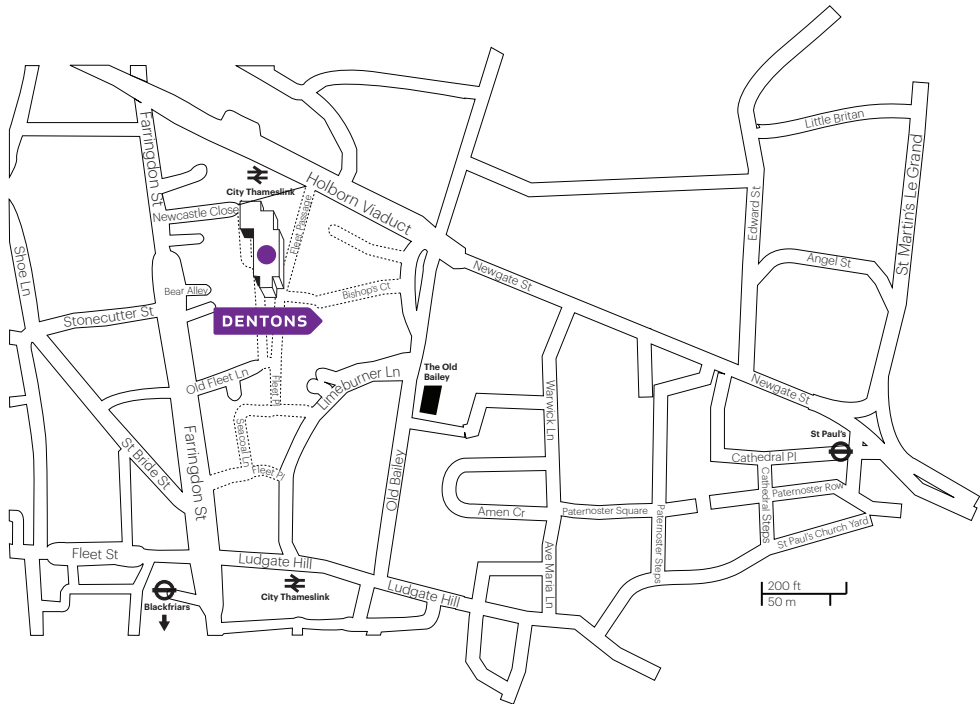

DENTONS

City Thameslink

Newcastle Close

Holborn Viaduct

Little Britan

Edward St

St Martins Le Grand

Angel St

Newgate St

Bear Alley

Bishop's Ct

DENTONS

Stonecutter St

The Old Bailey

Lincoln Ln

Newgate St

Farringdon St

St Bride St

Old Fleet Ln

St Andrew Ln

St Dunstons Ln

St Giles Ln

St Martin Ln

St Pauls Church Yard

Old Bailey

Amen Cr

Paternoster Square

Cathedral Pl

St Paul's

Paternoster Row

Cathedral Stairs

St Paul's Church Yard

Fleet St

Ludgate Hill

Ludgate Hill

Ave Maria Ln

Paternoster Stairs

Blackfriars

City Thameslink

200 ft
50 m